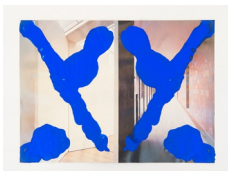

**Tashi Brauen 1980**  
*Last Tango, 2020*  
Signed and dated  
Mixed media on paper  
33.4 x 45.5 cm.  
13 1/8 x 17 7/8 in.  
(BRAT/090)

**Tashi Brauen 1980**  
*Kung - Fu Im Beyeler (Kung - Fu at the Beyeler), 2020*  
Signed and dated  
Mixed media on paper  
32.8 x 44.8 cm.  
12 7/8 x 17 5/8 in.  
(BRAT/089)