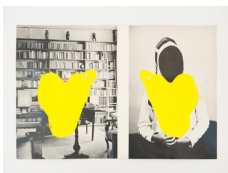

**Tashi Brauen 1980**  
*Marlboro Man, 2020*  
Signed and dated  
Mixed media on paper  
31.5 x 47 cm.  
12 3/8 x 18 1/2 in.  
(BRAT/095)

**Tashi Brauen 1980**  
*Day Dream, 2020*  
Signed and dated  
Mixed media on paper  
30.3 x 52 cm.  
11 7/8 x 20 1/2 in.  
(BRAT/094)