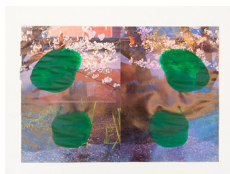

RONewa ART PROJECTS

Tashi Brauen 1980
Cherry Blossoms, 2020
Signed and dated
Mixed media on paper
30 x 42.3 cm.
11 3/4 x 16 5/8 in.
(BRAT/087)