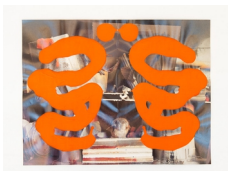

**Tashi Brauen 1980**  
*Last Tango, 2020*  
Signed and dated  
Mixed media on paper  
33.4 x 45.5 cm.  
13 1/8 x 17 7/8 in.  
(BRAT/090)

**Tashi Brauen 1980**  
*Kung - Fu Im Beyeler (Kung - Fu at the Beyeler), 2020*  
Signed and dated  
Mixed media on paper  
32.8 x 44.8 cm.  
12 7/8 x 17 5/8 in.  
(BRAT/089)