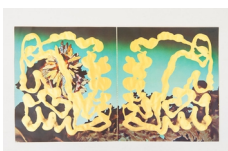

**Tashi Brauen 1980**  
*Marlboro Man, 2020*  
Signed and dated  
Mixed media on paper  
31.5 x 47 cm.  
12 3/8 x 18 1/2 in.  
(BRAT/095)

**Tashi Brauen 1980**  
*Day Dream, 2020*  
Signed and dated  
Mixed media on paper  
30.3 x 52 cm.  
11 7/8 x 20 1/2 in.  
(BRAT/094)