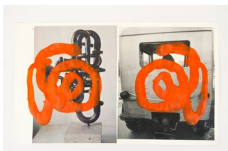

Tashi Brauen 1980
I Got the Power, 2020
Signed and dated
Mixed media on paper
30 x 50.2 cm.
11 3/4 x 19 3/4 in.
(BRAT/096)