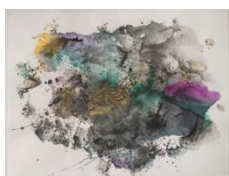

Michele Colburn

When It All Weighs Heavy (Reflecting on the State of the Union), 2020

Signed and dated

Gunpowder and watercolors on Arches paper

with deckled edges

55.9 x 76.2 cm.

22 x 30 in.

(COLM/020)

€ 1,370.88