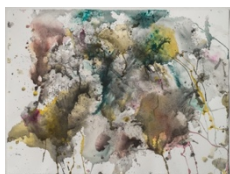

Michele Colburn

Fallout, 2020

Signed and dated

Gunpowder and watercolors on Arches paper
with deckled edges

55.9 x 76.2 cm.

22 x 30 in.

(COLM/025)

€ 1,370.88