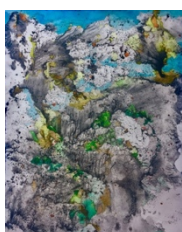

Michele Colburn

Seismic Shifts, 2020

Signed and dated

Gunpowder, watercolors and silver ink on Arches
paper with deckled edges

50.8 x 40.6 cm.

20 x 16 in.

(COLM/013)

€ 636.65